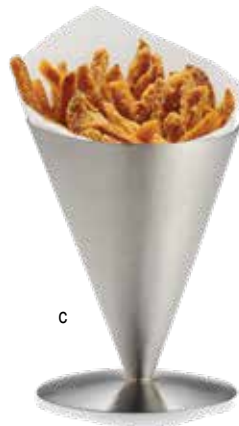

SIDE SERVERS

• Serve your starters in style with these Stainless Steel side servers

Item #	Description	Capacity	Min Order/ Case Pack
SIDE SERVERS—STAINLESS STEEL			
a. AC885S	Round Server, Brushed Finish, 3¾" dia x 3¾"	14 oz	1 ea / 12 ea
b. R44	Sloped Round Server, Brushed Finish 3¾" dia x 4¼"	17½ oz	1 ea / 12 ea
c. R57	Cone Server, Brushed Finish, 4½" dia x 6¾"	17½ oz	1 ea / 12 ea

a

b

For use with paper or fabric liners

c

d

Holds 3 oz plain ramekins, see page 185

VERTIGO COLLECTION™

• Serve up appetizers, sides or shareable dishes with these stylish serving baskets

Item #	Description	Capacity	Min Order/ Case Pack
VERTIGO COLLECTION™ SERVERS—BLACK POWDER COATED STEEL OR STAINLESS STEEL			
d. ACR259	5 x 9" Server, Includes (2) Ramekins (RAM3BK)	3 oz	1 ea / 4 ea
e. ACR57	5 x 7" Server, Includes (1) Ramekin (RAM3BK)	3 oz	1 ea / 6 ea
ACR59	5 x 9" Server, Includes (1) Ramekin (RAM3BK)	3 oz	1 ea / 4 ea
AC57	5 x 7" Server	–	1 ea / 6 ea
f. AC59	5 x 9" Server	–	1 ea / 6 ea
AC77	7 x 7" Server	–	1 ea / 6 ea

For use with paper or fabric liners

e

f

Stylish cone serving baskets for serving up shareable dishes

Ships from Gurnee, IL 60031

World Headquarters: 801 Lakeside Drive, Gurnee, Illinois 60031
p: 847.855.9000 | f: 847.855.9012 | Customer service: 800.323.8321
info@tablecraft.com www.tablecraft.com facebook.com/tablecraft

now, that's appetizing!