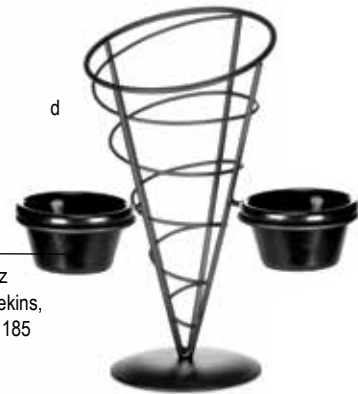

## SIDE SERVERS

• Serve your starters in style with these Stainless Steel side servers

Item #	Description	Capacity	Min Order/ Case Pack
<b>SIDE SERVERS—STAINLESS STEEL</b>			
a. AC885S	Round Server, Brushed Finish, 3¾" dia x 3¾"	14 oz	1 ea / 12 ea
b. R44	Sloped Round Server, Brushed Finish 3¾" dia x 4¼"	17½ oz	1 ea / 12 ea
c. R57	Cone Server, Brushed Finish, 4½" dia x 6¾"	17½ oz	1 ea / 12 ea

a

b

For use with paper or fabric liners

c

d

Holds 3 oz plain ramekins, see page 185

## VERTIGO COLLECTION™

• Serve up appetizers, sides or shareable dishes with these stylish serving baskets

Item #	Description	Capacity	Min Order/ Case Pack
<b>VERTIGO COLLECTION™ SERVERS—BLACK POWDER COATED STEEL OR STAINLESS STEEL</b>			
d. ACR259	5 x 9" Server, Includes (2) Ramekins (RAM3BK)	3 oz	1 ea / 4 ea
e. ACR57	5 x 7" Server, Includes (1) Ramekin (RAM3BK)	3 oz	1 ea / 6 ea
ACR59	5 x 9" Server, Includes (1) Ramekin (RAM3BK)	3 oz	1 ea / 4 ea
AC57	5 x 7" Server	–	1 ea / 6 ea
f. AC59	5 x 9" Server	–	1 ea / 6 ea
AC77	7 x 7" Server	–	1 ea / 6 ea