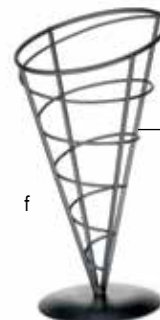

## SIDE SERVERS

• Serve your starters in style with these Stainless Steel side servers

Item #	Description	Capacity	Min Order/ Case Pack
<b>SIDE SERVERS—STAINLESS STEEL</b>			
a. AC885S	Round Server, Brushed Finish, 3¾" dia x 3¾"	14 oz	1 ea / 12 ea
b. R44	Sloped Round Server, Brushed Finish 3¾" dia x 4¼"	17½ oz	1 ea / 12 ea
c. R57	Cone Server, Brushed Finish, 4½" dia x 6¾"	17½ oz	1 ea / 12 ea

a

b

For use with paper or fabric liners

c

d

Holds 3 oz plain ramekins, see page 185

## VERTIGO COLLECTION™

• Serve up appetizers, sides or shareable dishes with these stylish serving baskets

Item #	Description	Capacity	Min Order/ Case Pack
<b>VERTIGO COLLECTION™ SERVERS—BLACK POWDER COATED STEEL OR STAINLESS STEEL</b>			
d. ACR259	5 x 9" Server, Includes (2) Ramekins (RAM3BK)	3 oz	1 ea / 4 ea
e. ACR57	5 x 7" Server, Includes (1) Ramekin (RAM3BK)	3 oz	1 ea / 6 ea
ACR59	5 x 9" Server, Includes (1) Ramekin (RAM3BK)	3 oz	1 ea / 4 ea
AC57	5 x 7" Server	–	1 ea / 6 ea
f. AC59	5 x 9" Server	–	1 ea / 6 ea
AC77	7 x 7" Server	–	1 ea / 6 ea

For use with paper or fabric liners

e

f

Stylish cone serving baskets for serving up shareable dishes

Ships from Gurnee, IL 60031

World Headquarters: 801 Lakeside Drive, Gurnee, Illinois 60031  
 p: 847.855.9000 | f: 847.855.9012 | Customer service: 800.323.8321  
 info@tablecraft.com www.tablecraft.com facebook.com/tablecraft